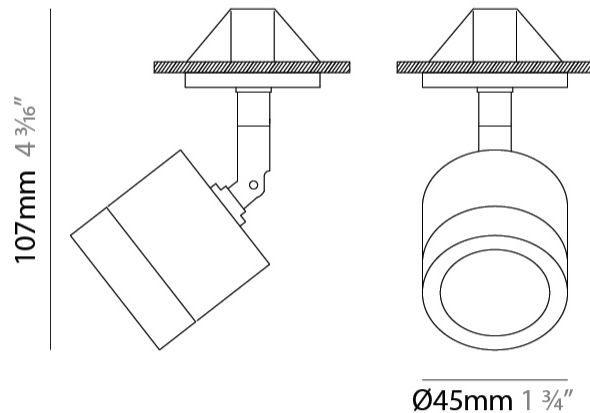

COMPACTO SURFACE

A7200017- -

base number   Color   Finish
Temperature   Options

1. To build a product code in our configurator select the specify button on the base model # product page
2. To build a manual product code on this datasheet choose from the options listed below in blue font and add the suffix to the base model #

GENERAL

Series: Compacto
Partner: Letroh
Division: Architectural
Installation: Surface
Product Type: Spots
Mounting Location: Ceiling
Light Distribution: Adjustable / Downlight

PHYSICAL

Aperture Sizes - Downlights: 1"
Shape: Cylinder
Diameter (mm): 45
Diameter (in): 1 3/4
Height (mm): 107
Height (in): 4 3/16
Weight (kg): 0.15
Fixture Finish: WHI / BLK
Fixture Material: Aluminum

ELECTRICAL

Lamp Type: LED (Zhaga Standard)
Input Wattage (W): 9
Dimming: Tri-Mode (Non-Dimming and Phase Dimming (120Vac only) and 0-10V Dimming)
Driver Included: No
Driver Location: Remote
Driver Type: Constant Current - Universal
Driver Class: Class 2
Input Voltage (V): 120 - 277
Constant Current (MA): 250

LED

Color Temperature (°K): 2700 / 3000
Max. Delivered Lumen (lm): 728 / 770
CRI: >97 CRI
Lamp Life (hrs): 50000

OPTICAL

Optic°: 20 / 40 / 60
Adjustability: Tilting and rotating

RATINGS AND CERTIFICATIONS

Certified By: Certified for North American Standards
IP rating: IP20

PROJECT	_____
TYPE	_____
SPECIFIER	_____
QUANTITY	_____
DATE	_____