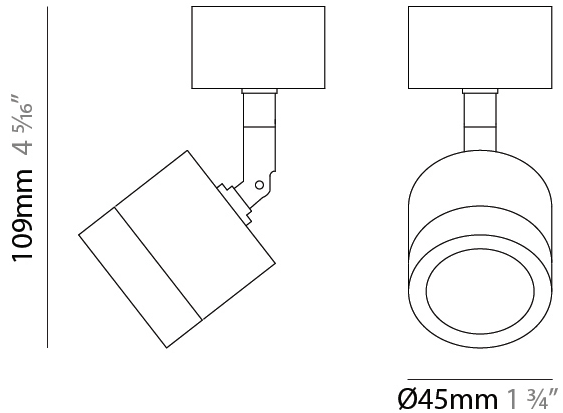

COMPACTO SURFACE

A7200019- -

base number   Color   Finish
Temperature   Options

1. To build a product code in our configurator select the specify button on the base model # product page
2. To build a manual product code on this datasheet choose from the options listed below in blue font and add the suffix to the base model #

GENERAL

Series: Compacto
Partner: Letroh
Division: Architectural
Installation: Surface
Product Type: Spots
Mounting Location: Ceiling
Light Distribution: Adjustable / Downlight

PHYSICAL

Aperture Sizes - Downlights: 1"
Shape: Cylinder
Diameter (mm): 45
Diameter (in): 1 3/4
Height (mm): 109
Height (in): 4 5/16
Weight (kg): 0.14
Fixture Finish: WHI / BLK
Fixture Material: Aluminum

ELECTRICAL

Lamp Type: LED (Zhaga Standard)
Input Wattage (W): 9
Dimming: Tri-Mode (Non-Dimming and Phase Dimming (120Vac only) and 0-10V Dimming)
Driver Included: No
Driver Location: Remote
Driver Type: Constant Current - Universal
Driver Class: Class 2
Input Voltage (V): 120 - 277
Constant Current (MA): 250

LED

Color Temperature (°K): 2700 / 3000
Max. Delivered Lumen (lm): 728 / 770
CRI: >97 CRI
Lamp Life (hrs): 50000

OPTICAL

Optic°: 20 / 40 / 60
Adjustability: Tilting and rotating

RATINGS AND CERTIFICATIONS

Certified By: Certified for North American Standards
IP rating: IP20